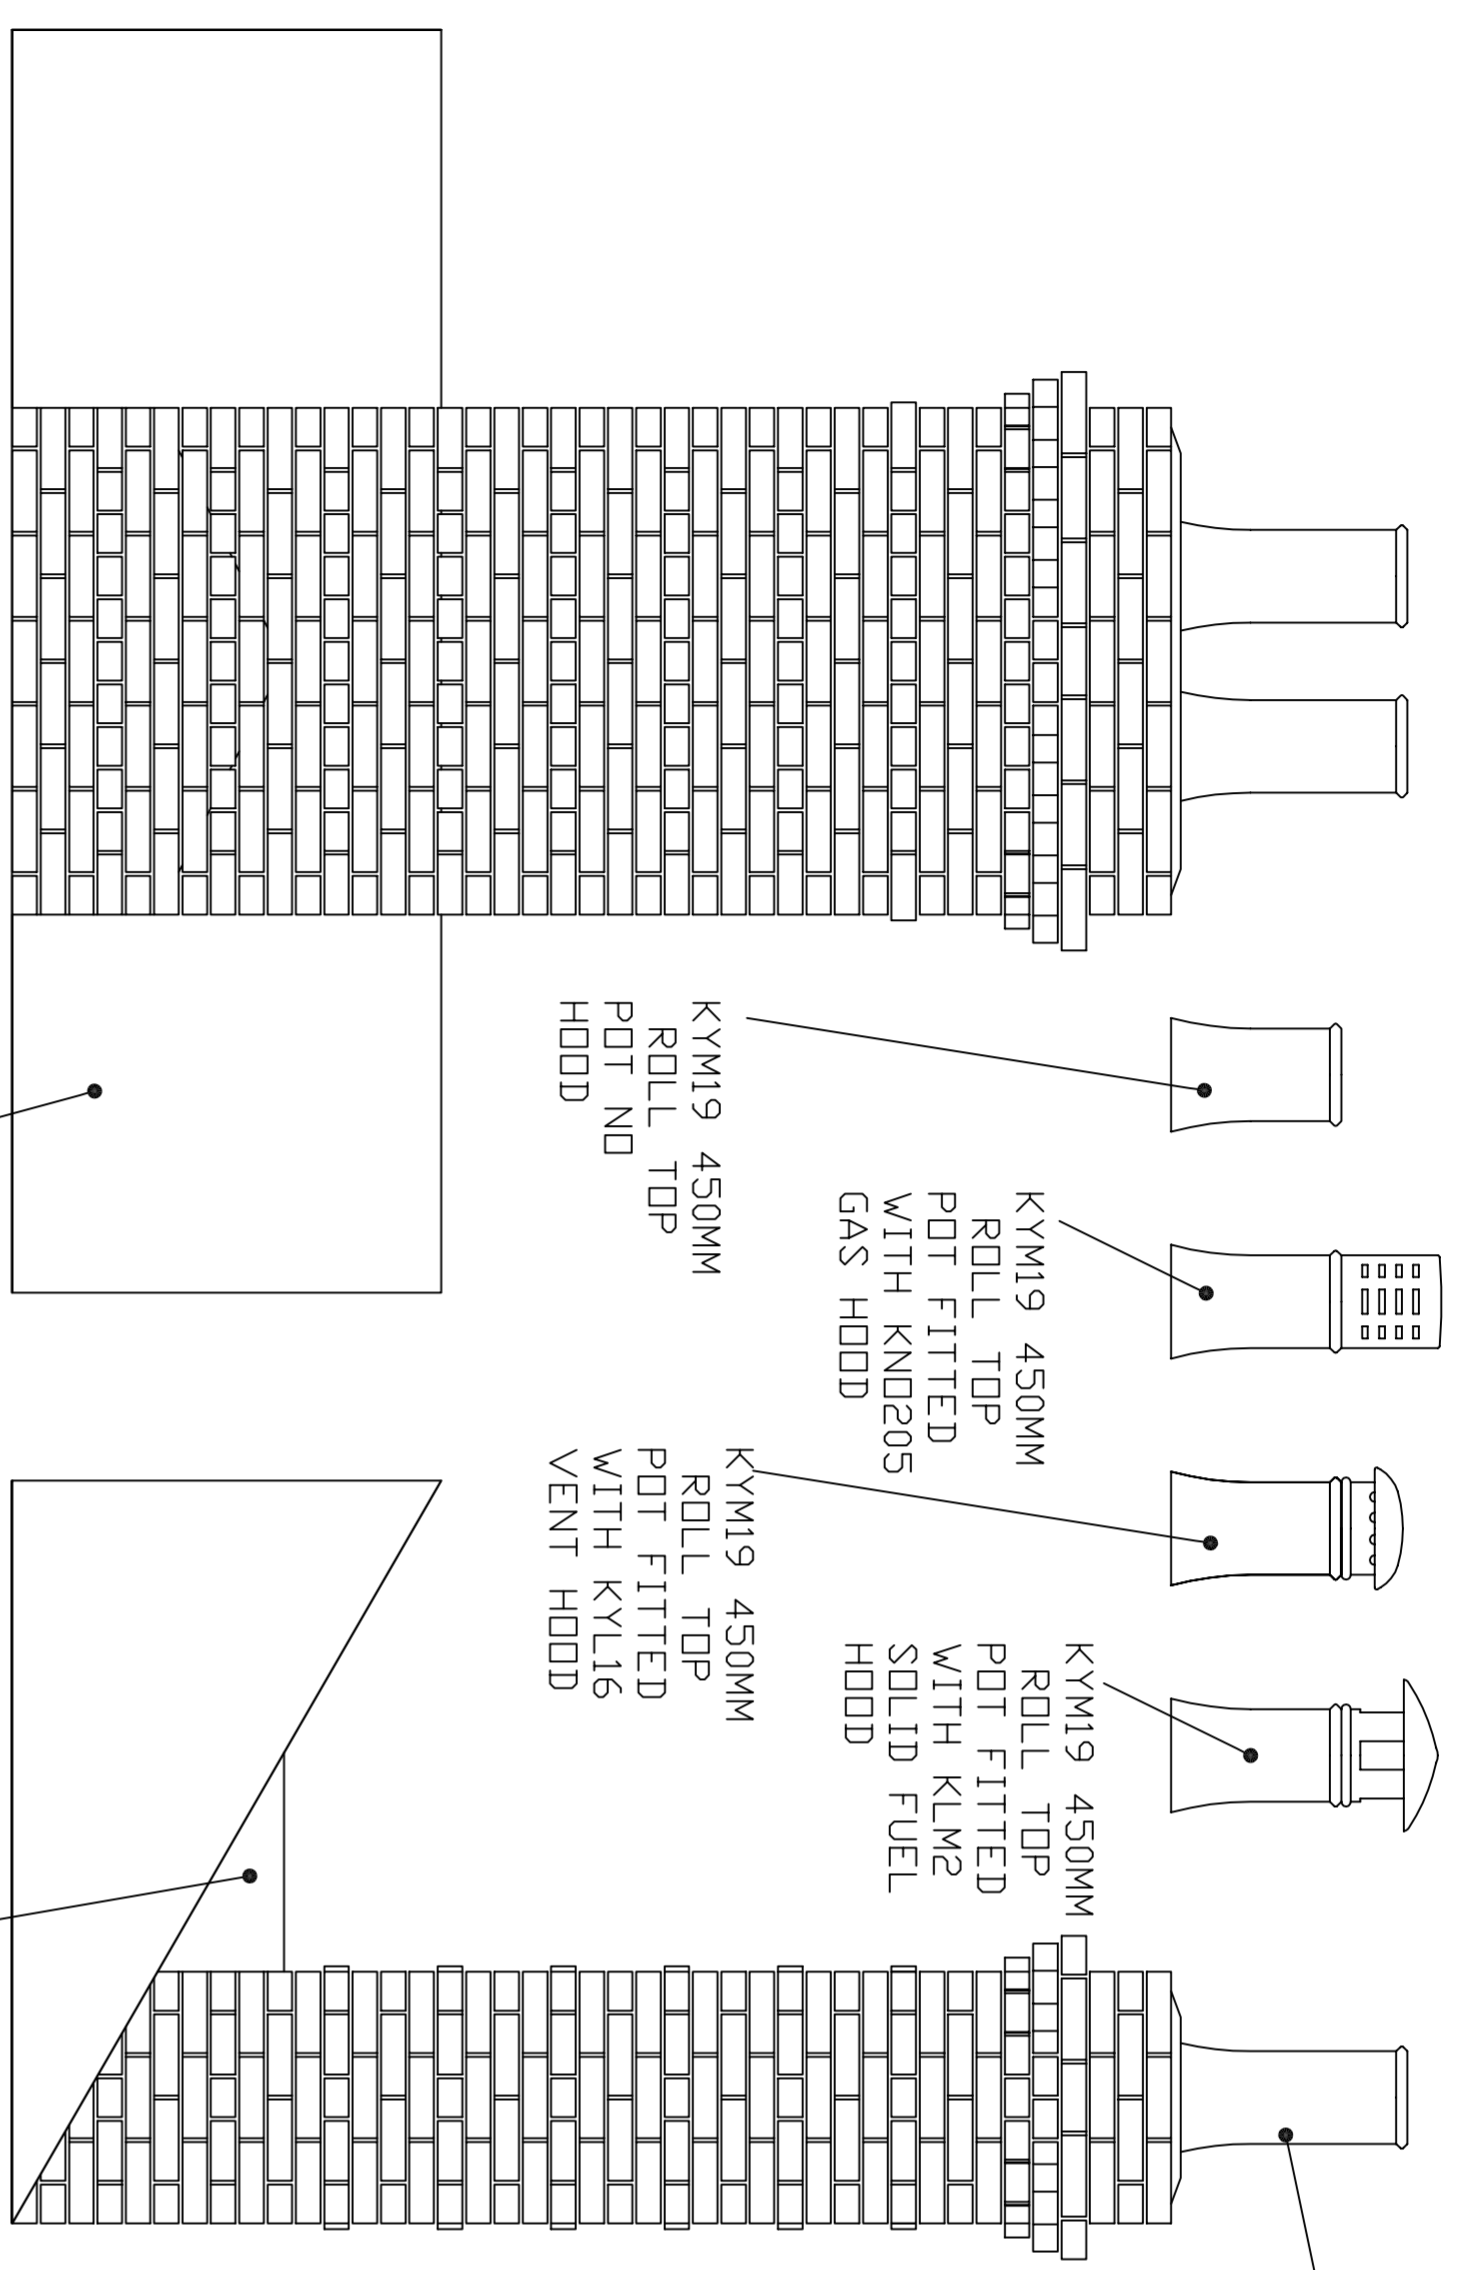

KYM20 600MM ROLL TOP POT, NB MAX HEIGHT OF STACK INCLUDING POTS AND HOODS IS LIMITED BY BUILDING REGULATIONS. HOODS ARE NECESSARY SO APPROVAL OF 450MM POTS WITH HOODS AS APPROPRIATE IS REQUESTED

NO	NAME	SIGNATURE	DATE	REV	REV NOTE
1	R. FALCONER		20/02/25	1	COMMENT

DO NOT SCALE DRAWING - DIMENSIONS IN MM

R. FALCONER DEVELOPMENTS
ROBERT.FALCONER@BT.COM

TITLE:
BALDWINIE CHIMNEYS,
SOUTH EAST CHIMNEY

DWG NO:
BALDWINIE CHIMNEYS 001

SCALE: 1:50

SHEET 01/1