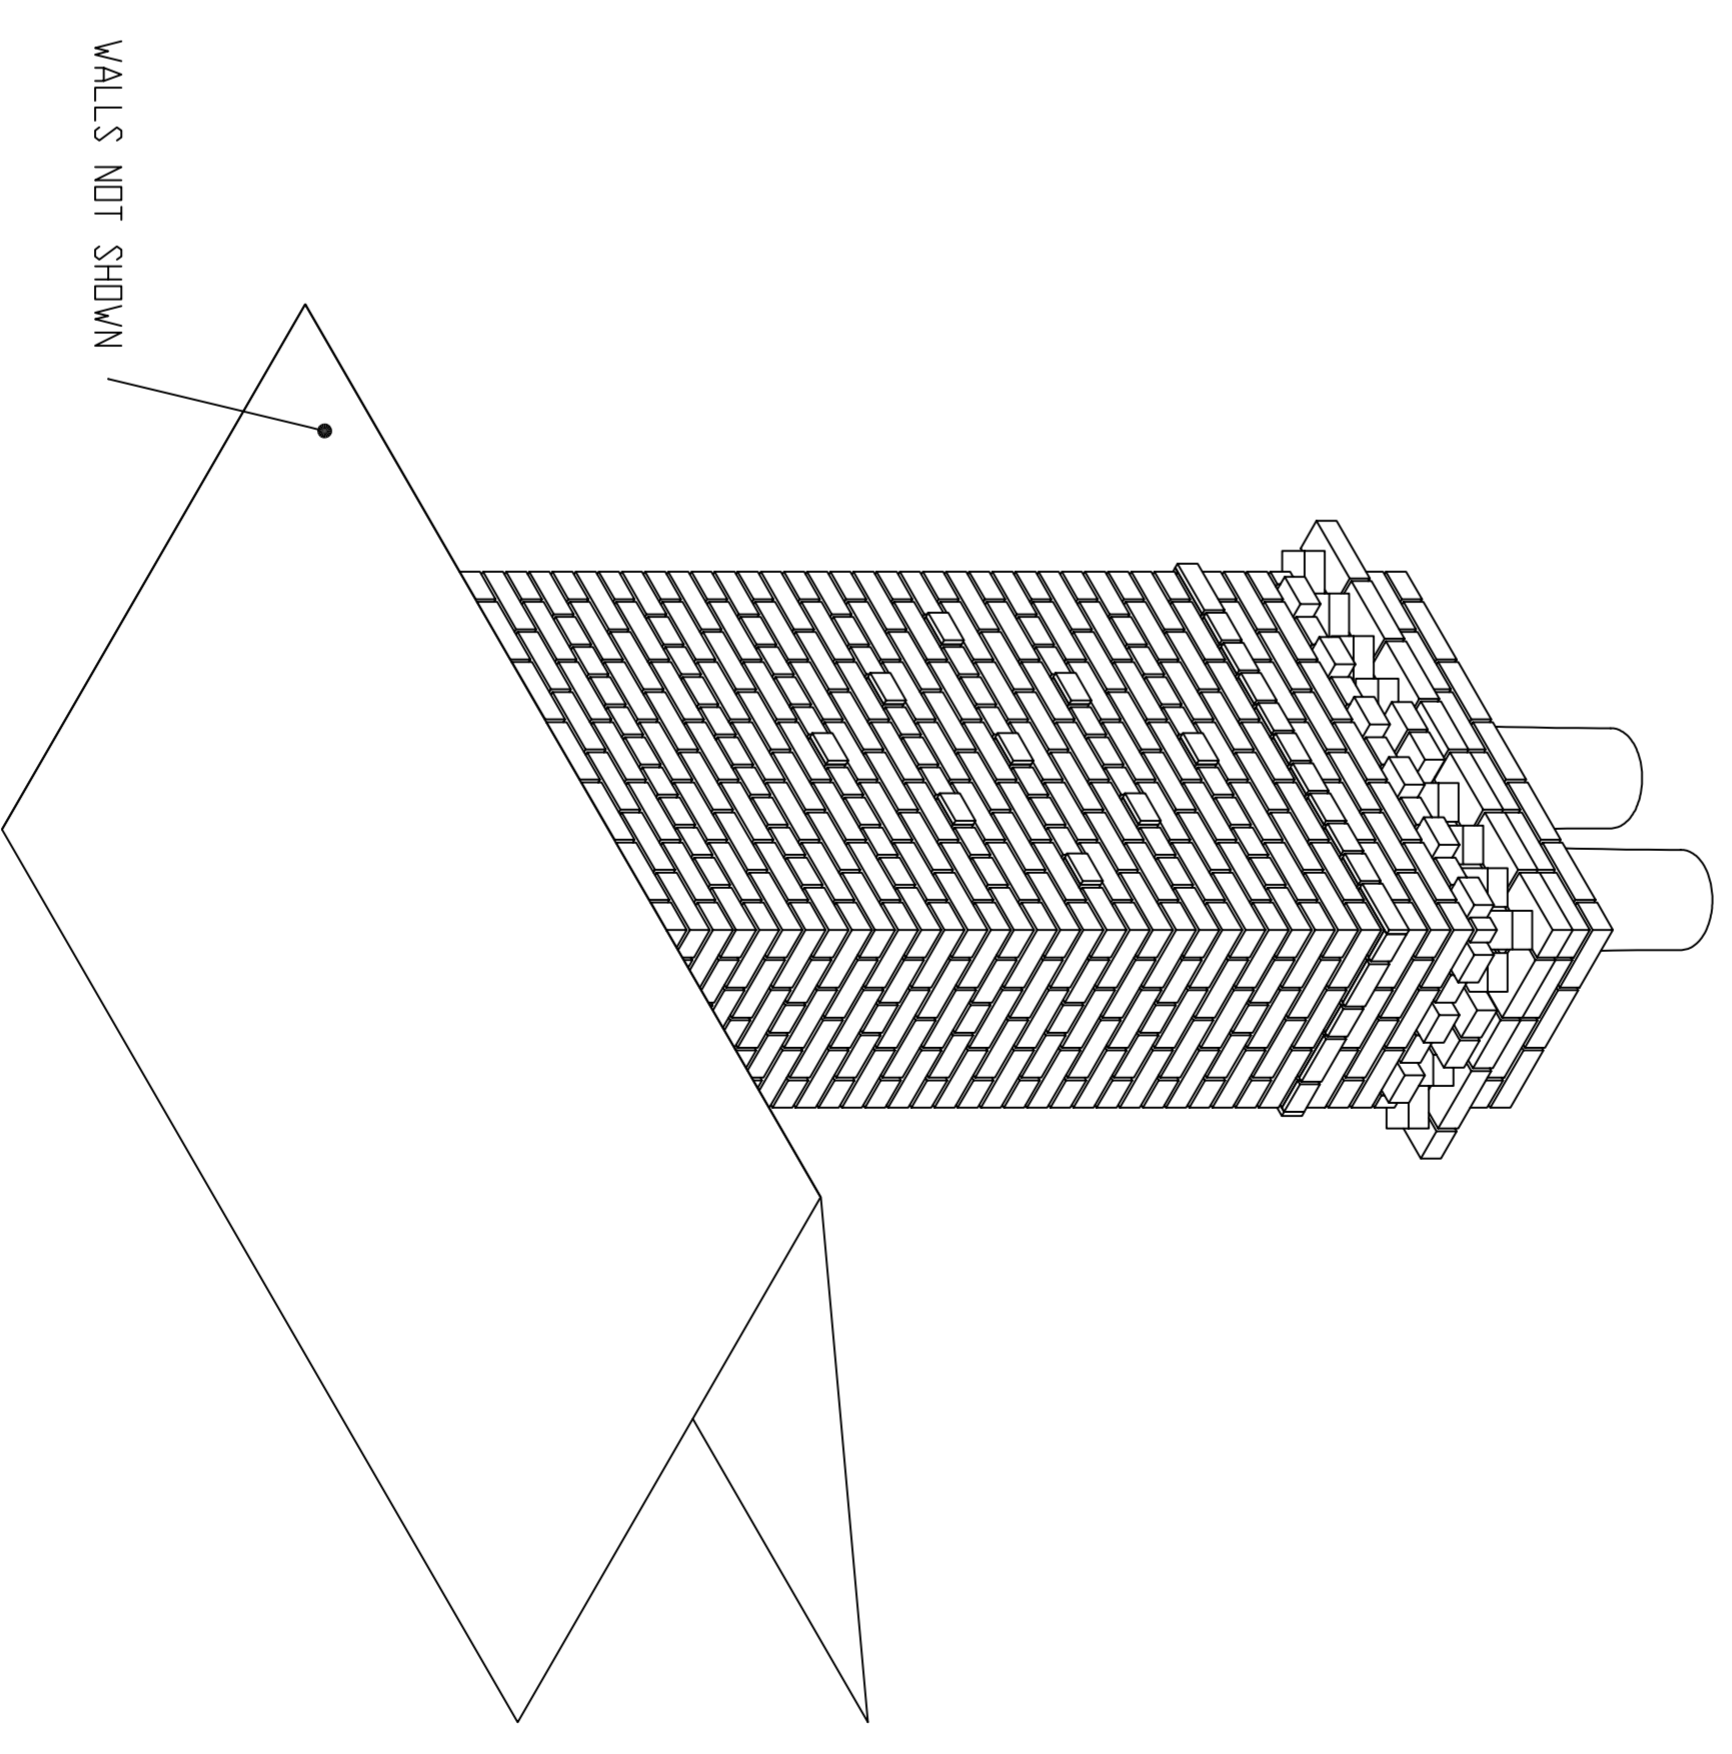

KYM20 600MM ROLL TOP POT, NB MAX HEIGHT OF STACK INCLUDING POTS AND HOODS IS LIMITED BY BUILDING REGULATIONS. HOODS ARE NECESSARY SO APPROVAL OF 450MM POTS WITH HOODS AS APPROPRIATE IS REQUESTED

NO	NAME	SIGNATURE	DATE	REV	REV NOTE
1	R. FALCONER		20/02/25	1	COMMENT

DO NOT SCALE DRAWING - DIMENSIONS IN MM

R. FALCONER DEVELOPMENTS
ROBERT.FALCONER@BT.COM

TITLE:
BALDWINIE CHIMNEYS,
SOUTH EAST CHIMNEY

DWG NO:
BALDWINIE CHIMNEYS 001

SCALE: 1:50

SHEET 01/1